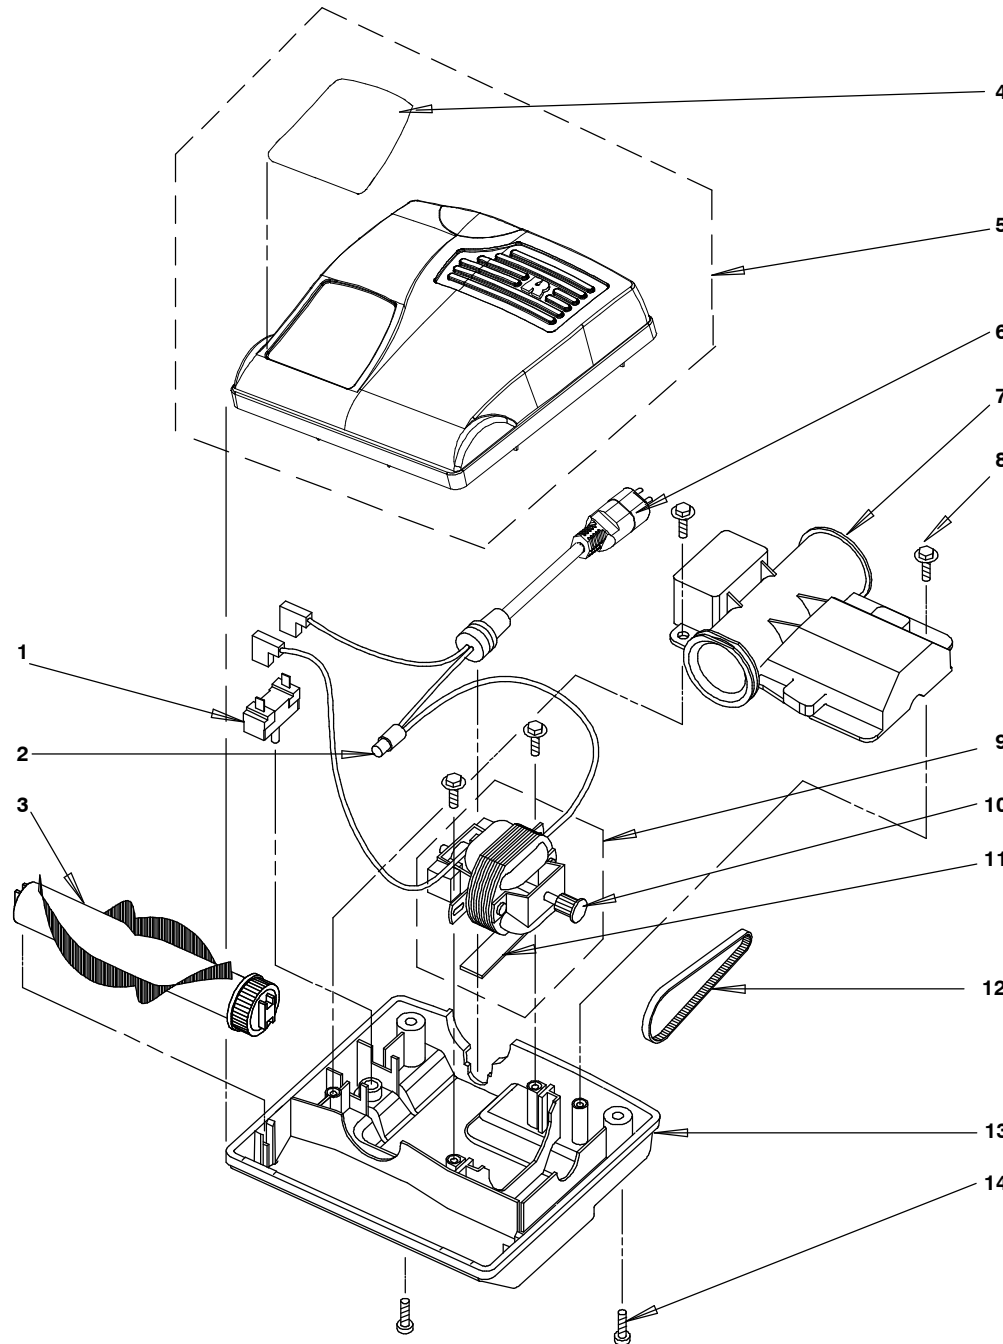

**MODEL RM-2E
RAINBOWMATE ASM e SERIES
BEGINNING SERIAL NO. 1110000**

ITEM NO.	NO. REQ.	PART NO.	PART DESCRIPTION	PRICE
1	1	R-8453	Circuit Breaker, .80 Amp (up to serial no. 1292597)	
2	2	R-1775	Closed End Splice (10's)	
3	1	R-4873	Brush Roll, RainbowMate	
4	1	R-7833	Applique, RainbowMate	
5	1	R-8276	Housing, Upper, RainbowMate -Includes- R-7833 Applique, RainbowMate	
6	1	R-7201 R-10941	Electric Cord, RainbowMate, 120V (up to serial no. 1292597) Electric Cord, RainbowMate, 120V, No CBE (beginning serial no. 1292597)	
7	1	R-8229	Manifold, RainbowMate	
8	4	H-571	Screw W/Washer (10's)	
9	1	R-11079	Motor, RainbowMate, 120-Volt -Includes- R-4887 Motor Pulley R-4885 Motor Isolator Strip	
10	1	R-4887	Motor Pulley	
11	1	R-4885	Motor Isolator Strip	
12	1	R-4879	Belt	
13	1	R-10940	Housing, Lower, RainbowMate	
14	2	H-556	Screw 8-10x.62 (10's)	
*15	1	R-9679	Extension Cord, Rainbow-To-RainbowMate	
*16	1	R-4889	Electric Cord to convert e SERIES RainbowMates for use with Model D4 Rainbows	

ITEM NO.	PART NO.	PART DESCRIPTION	PRICE
PACKAGING MATERIALS			
*1	R-8150	Carton, RainbowMate	
*2	R-4953	Carton, RainbowMate Master	
*3	R-4897	Bag, Plastic, 9.50 x 11.25 (RainbowMate)	

*Not Shown