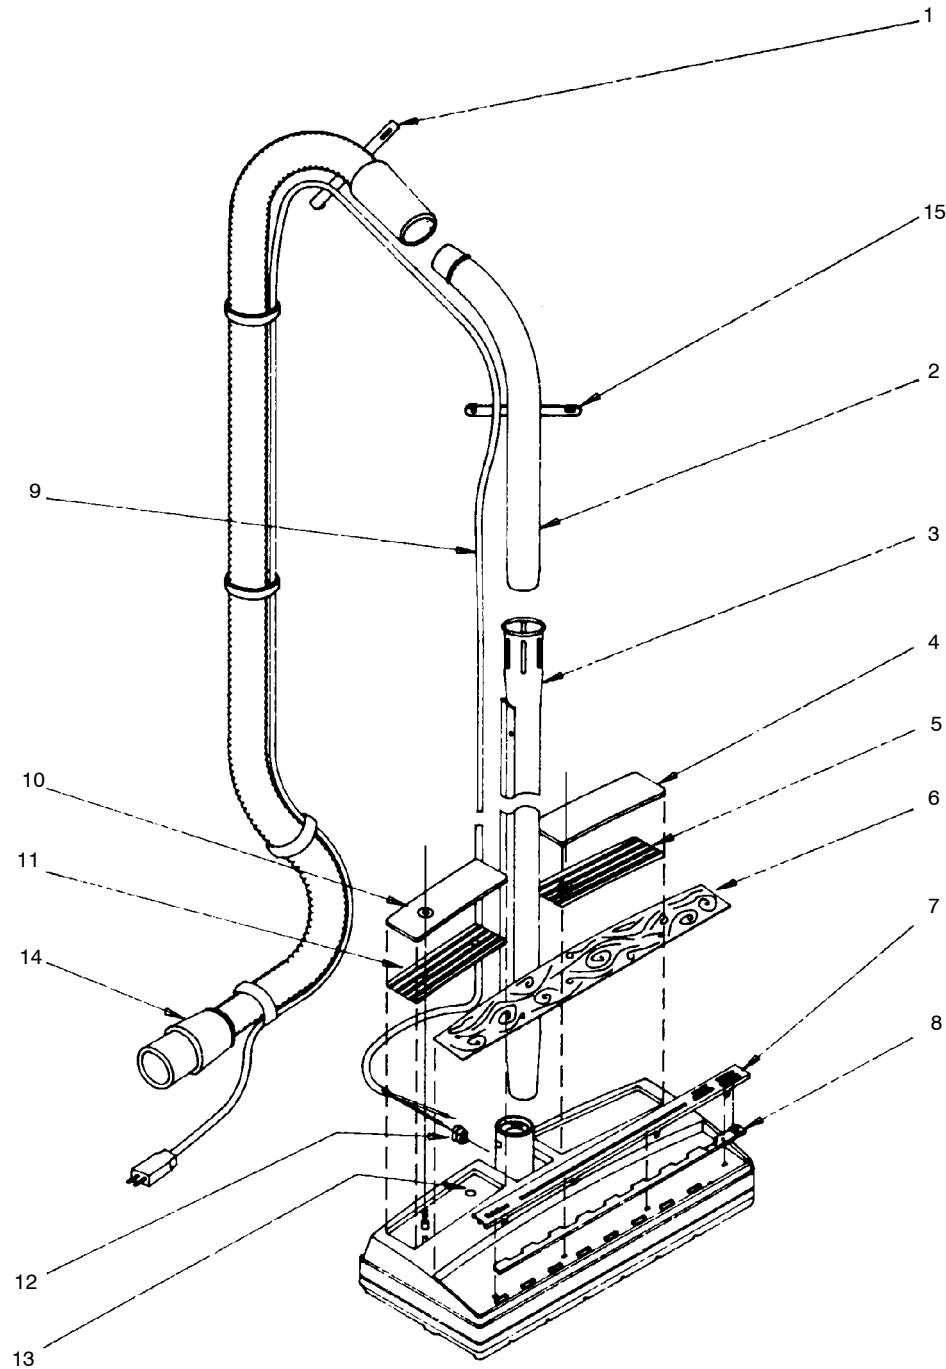

POWER NOZZLE ASSEMBLY (EXTERNAL VIEW)

ITEM NO.	NO. REQ.	PART NO.	PART DESCRIPTION	PRICE
1	5	R1045	Hose Cord Strap	
2	1	R1999	Curved Wand Assembly	
3	1	R5066	Straight Wand Assembly	
4	1	R2789	Right-Hand Lens	
5	1	R2798	Right-Hand Applique	
6	1	R3777	Applique (Satin)	
	1	R2793	Applique (Glossy)	
7	1	R2775	Slide Valve Guide Assembly	
8	1	R1990	Slide Valve	
9	1	R2496	Power Nozzle Cord	
10	1	R2685	Left-Hand Lens	
11	1	R2797	Left-Hand Applique	
12	1	R4053	Strain Relief Bushing (5's)	
13	1	R1863	Pilot Light Lens	
14	1	R6621	Hose Assembly	
			- Includes -	
	1	R2784	Hose Coupling Assembly	
	1	R4718	Hose & Molded Tip	
	1	R579	Molded Tip Only	
15	1	R1045	Wand Cord Strap	
*16	1	R2862	Operation Manual	
*17	1	R3520	Cord Guide Replacement Kit	

*Not Shown