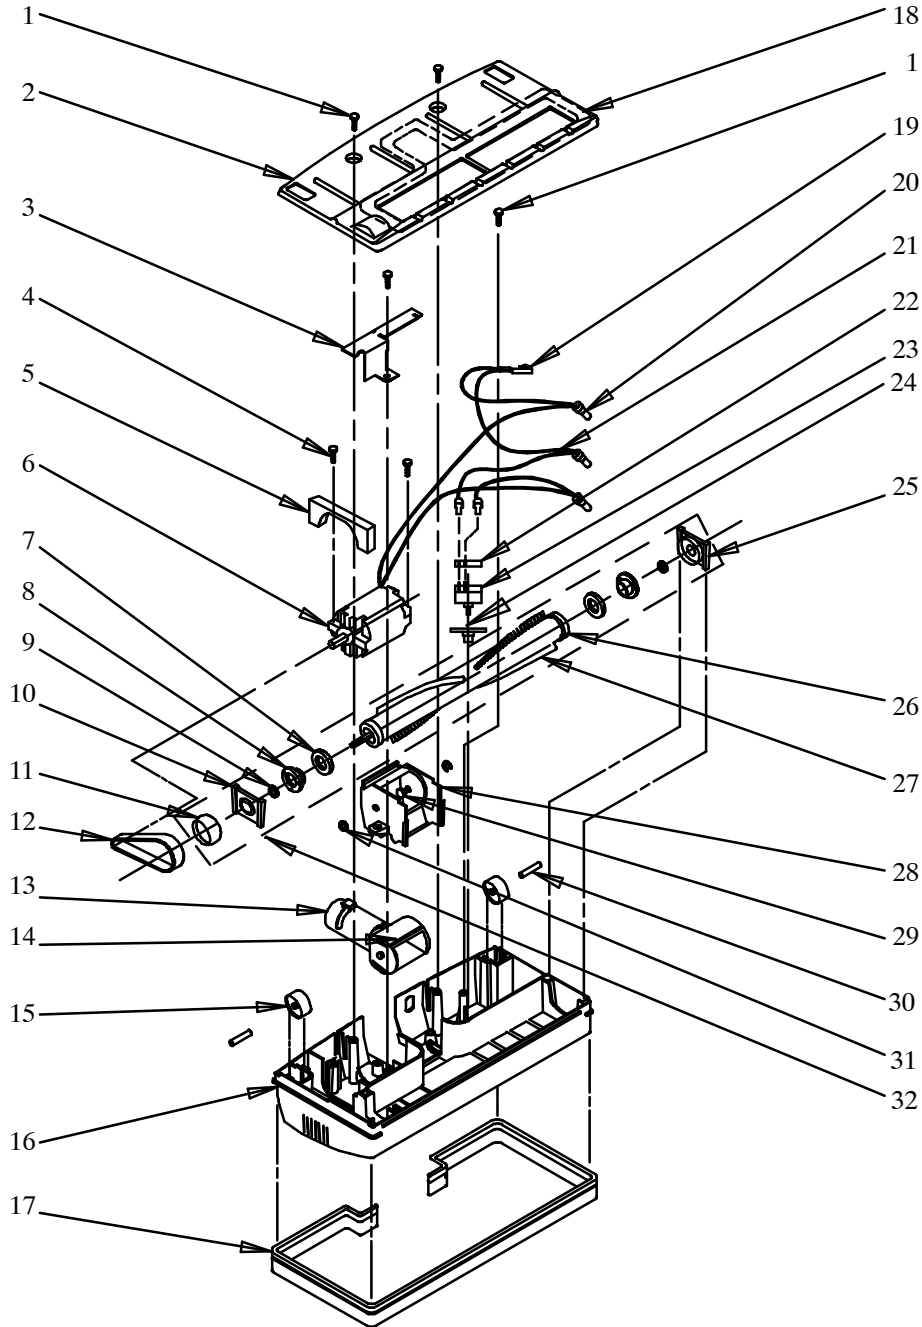

## POWER NOZZLE ASSEMBLY (INTERNAL VIEW)

ITEM NO.	NO. REQ.	PART NO.	PART DESCRIPTION	PRICE
1	4	H515	#10-16x.62 Plascrew (10's)	
2	1	R2004	Sole Plate Assembly	
3	1	R1997	Insulator	
4	2	H552	#6-10x1.00 Screw (10's)	
5	1	R1813	Air Barrier	
6	1	R1871	Motor Assembly	
		R4662	Power Nozzle Brush (10's)	
		R4663	Power Nozzle Rear Bearings (5's)	
	1	R3550	Sleeve Assembly	
7	2	R1692	Brush Assembly Seal (10's)	
8	2	R1691	Brush Assembly Keeper	
9	4	R1698	Thrust Washer (10's)	
10	4	R2443	End Cap	
11	1	R3472	Power Nozzle Pulley Assembly	
12	1	R1699	Drive Belt	
13	1	R2801	Pivot Arm Assembly	
14	1	R2069	Felt Pad	
15	2	R1703	Power Nozzle Wheel	
16	1	R4989	Main Housing Assembly	
17	1	R2795	Power Nozzle Bumper	
18	2	R2003	Sole Plate Gasket	
19	1	R1818	Pilot Light Assembly	
20	3	R1775	Closed End Splice (10's)	
21	2	R1754	Lead Assembly	
22	1	R1780	Insulator Circuit Breaker	
23	1	R8452	Circuit Breaker, 120V, 2.5 Amp (Replaced R-4291)	
24	1	R4290	Circuit Breaker Adapter Plate	
25	2	R1744	Bearing Assembly	
26	1	R1690	Brush Assembly	
27	1	R1695	Beater Bar	
28	1	R2803	Pivot Housing	
29	2	R1996	Clevis Pin (10's)	
30	2	R1704	Power Nozzle Wheel Pins (5's)	
31	2	H527	"E" Ring (10's)	
32	1	R1866	Complete Brush & Bearing Assembly	
*33	1	R3300	Pivot Arm & Housing Asm.	
*34		R4292	Circuit Breaker Kit	