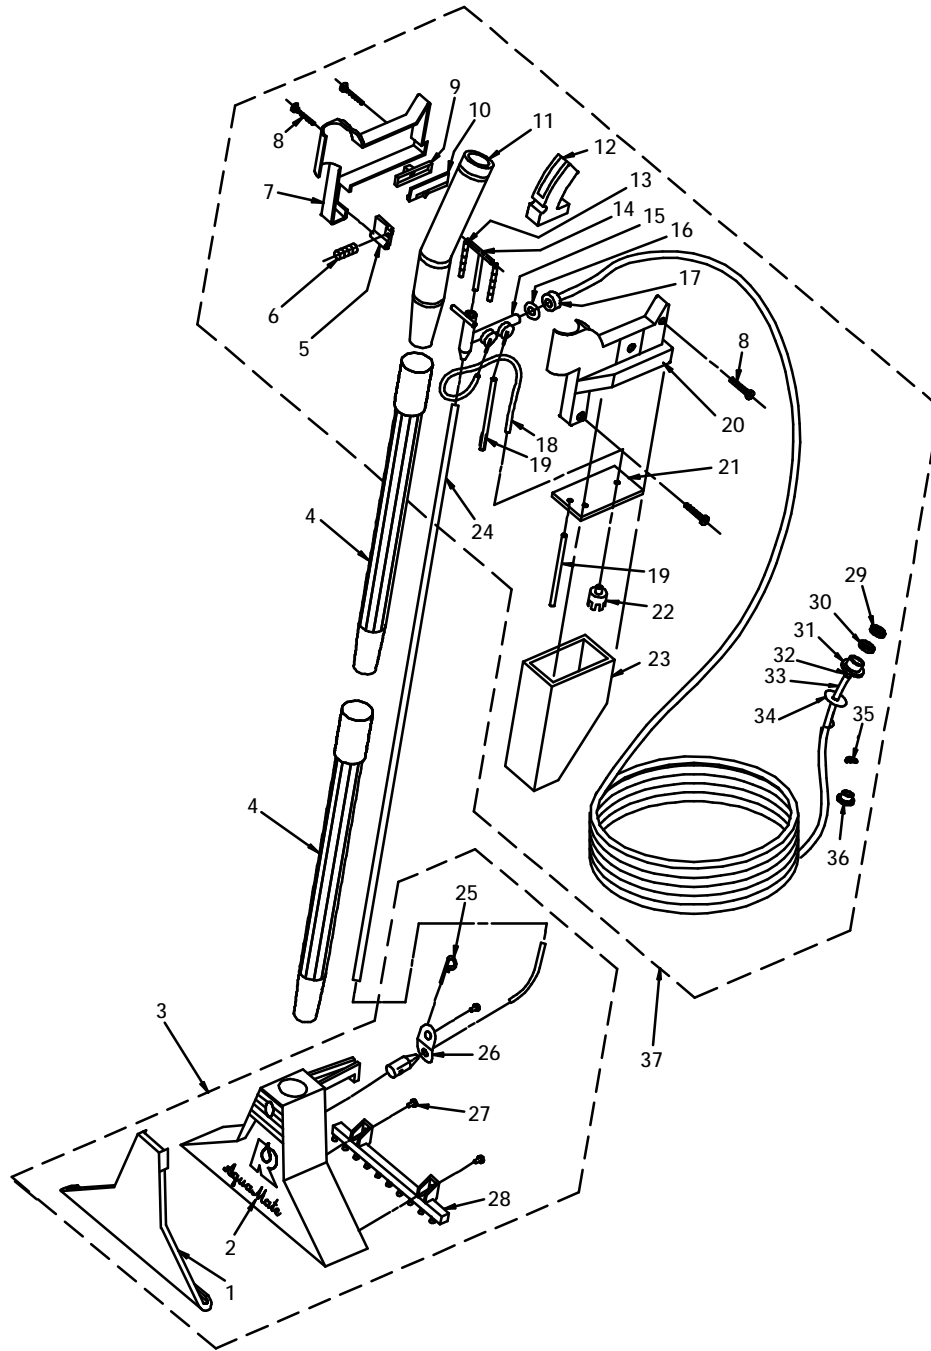

# AQUAMATE WATER EXTRACTION UNIT UP TO SERIAL NO. 3,000,000

ITEM NO.	NO. REQ.	PART NO.	PART DESCRIPTION	PRICE
1	1	R2269	Front Plate	
2	1	R3581	AquaMate Head Decal	
3	1	R11313	Extraction Head Asm. Complete	
4	2	R2846	Straight Wand Asm.	
5	1	R2322	Bottle Latch	
6	1	R2321	Latch Spring (5's)	
7	1	R6928	Right Housing Asm.	
8	4	H537	Screw (10's)	
9	1	R2326	Slide Adjustment	
10	1	R2318	Pinch Arm	
11	1	R2849	Bent Wand Asm.	
12	1	R2340	Trigger	
13	2	R6977	Trigger Spring	
14	1	R8133	Control Rod Asm. (5's) (use w/R-2400 produced after serial no. 4519170)	
		R2571	Control Rod (5's) (use w/R-2400 produced be- fore serial no. 4519171)	
15	1	R2400	Fluid Control Asm.	
16	1	R2401	Hose Conn. O-Ring (10's)	
17	1	R2402	Hose Connection	
18	1	R2602	Detergent Inlet Tube	
19	2	R2483	Overflow & Bottle Fill Tube (5's)	
20	1	R6929	Left Housing Asm.	
21	1	R2317	Foam Gasket	
22	1	R7351	Flow Control	
23	1	R6260	Solution Bottle Asm. (Replaced R-4620)	
24	1	R11126	40" Tube	
25	1	R2264	Nozzle Clean-Out Tool (10's)	
26	1	R5398	Plastic Spray Nozzle	
	1	R2626	Brass Spray Nozzle (Up To Seri- al No. 2843234)	
	1	R2627	Brass Nozzle Support Plate (Up To Serial No. 2843234)	
27	3	H491	Screw	
28	1	R2262	Brush Asm.	
29	1	R2080	Long Adptr (Thk) Washer (10's) (Use w/R-6138 Stem Nut Pro- duced Before Serial No. 4279352)	
	1	R6861	Long Adptr (Thk) Washer (10's) (Use w/R-6138 Stem Nut Produced After Serial No. 4279351)	
30	1	R7356	Screen Washer (10's)	
31	1	R6138	Stem Nut	
32	2	R2040	Tubing Clamp (10's)	

## AQUAMATE FLUID CONTROL ASSEMBLY

ITEM NO.	NO. REQ.	PART NO.	PART DESCRIPTION	PRICE
1	1	R2482	Tube, Connector (5's)	
2	2	R2444	O-Ring, .208 I.D. x .348 O.D. (10's)	
3	1	R2397	Detergent Inlet Cap (5's)	
4	2	R2407	Check Ball (10's)	
5	1	R9399	O-Ring, .028 I.D. x .124 O.D. (10's)	
6	1	R2393	Washer (10's)	
7	1	R7868	Button, Bottom Fill (5's)	
8	1	R2410	Spring, .120 O.D. x .27 (10's)	
9	1	R2395	Bottle Fill Cap (5's)	