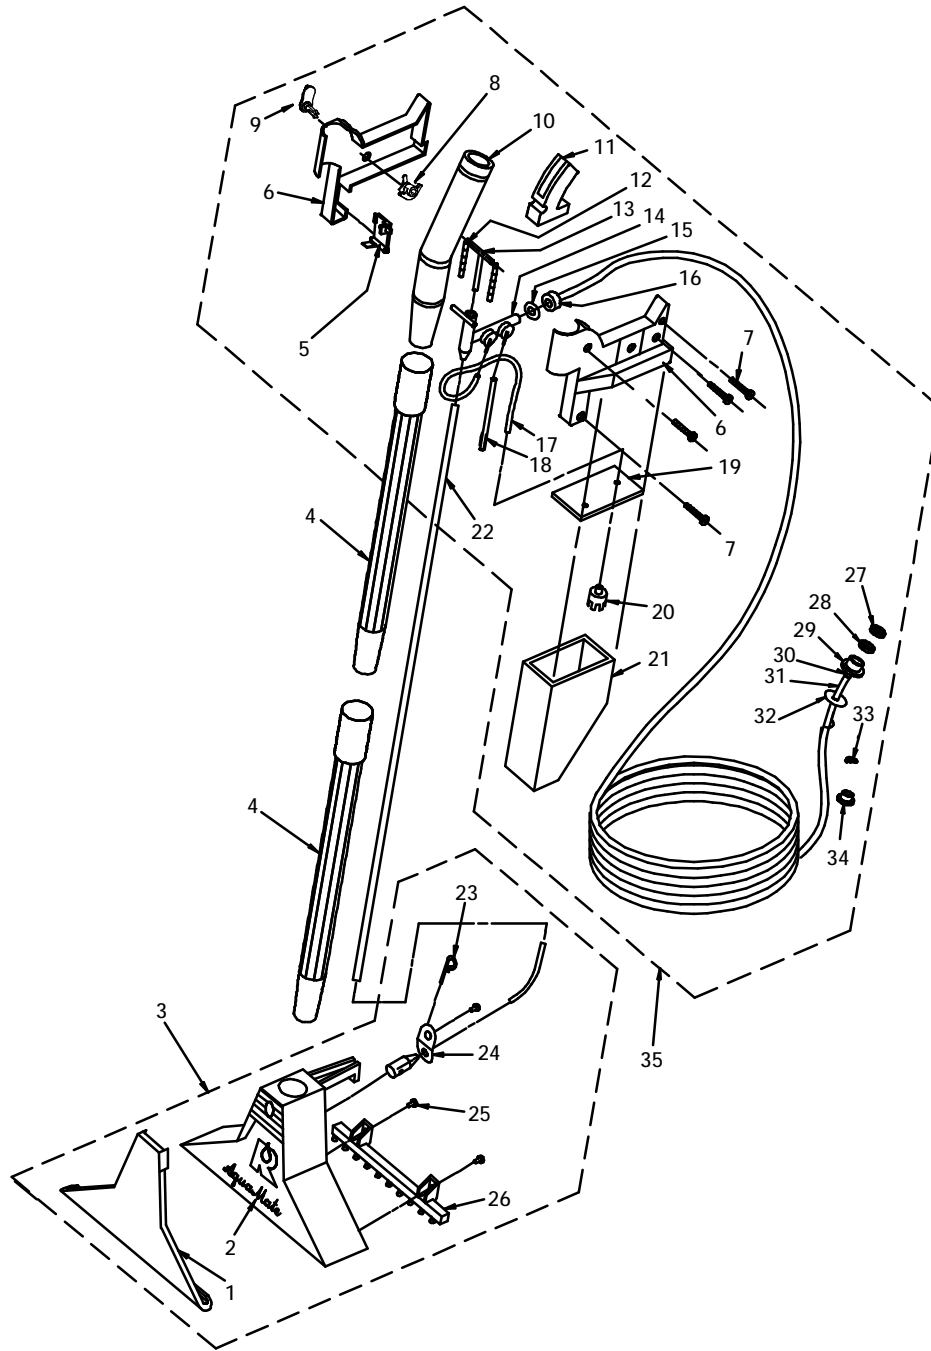

AQUAMATE WATER EXTRACTION UNIT EFFECTIVE SERIAL NO. 3,000,000

ITEM NO.	NO. REQ.	PART NO.	PART DESCRIPTION	PRICE
1	1	R2269	Front Plate	
2	1	R3581	AquaMate Head Decal	
3	1	R2851	Extraction Head Asm. Complete	
4	2	R2846	Straight Wand Asm. (Plastic)	
	2	R5426	Straight Wand Asm. (Stainless)	
5	1	R6142	Bottle Latch	
6	1	R6943	Handle Kit, AquaMate, Service	
7	5	H566	Screw (10's)	
8	1	R6140	Cam Wash/Rinse	
9	1	R6141	Actuator	
10	1	R6145	Curved Wand Asm.	
11	1	R2340	Trigger	
12	2	R6977	Trigger Spring	
13	1	R8133	Valve Control Rod Asm. (5's) (use w/R-2400 produced after serial no. 4519170)	
		R2571	Control Rod (5's) (use w/R-2400 produced after serial no. 4519171)	
14	1	R2400	Fluid Control Asm.	
15	1	R2401	Hose Conn. O-Ring (10's)	
16	1	R2402	Hose Connection	
17	1	R2602	Detergent Inlet Tube	
18	1	R2483	Bottle Fill Tube (5's)	
19	1	R6144	Foam Gasket	
20	1	R7351	Flow Control	
21	1	R6260	Solution Bottle Asm.	
22	1	R11126	40" Tube	
23	1	R2264	Nozzle Clean-Out Tool (10's)	
24	1	R5398	Plastic Spray Nozzle	
	1	R2626	Brass Spray Nozzle (Up To Serial No. 2843234)	
	1	R2627	Brass Nozzle Support Plate (Up To Serial No. 2843234)	
25	3	H491	Screw	
26	1	R2262	Brush Asm.	
27	1	R2080	Long Adptr (Thk) Washer (10's) (Use w/R-6138 Stem Nut Produced Before Serial No. 4279352)	
	1	R6861	Long Adptr (Thk) Washer (10's) (Use w/R-6138 Stem Nut Produced After Ser. No. 4279351)	
28	1	R7356	Screen Washer (10's)	
29	1	R6138	Stem Nut	
30	2	R2040	Tubing Clamp (10's)	
31	1	R4651	50' Hose Asm.	
	1	R4619	50' Hose (Included)	
32	1	R2065	Anti-Drip Washer (10's)